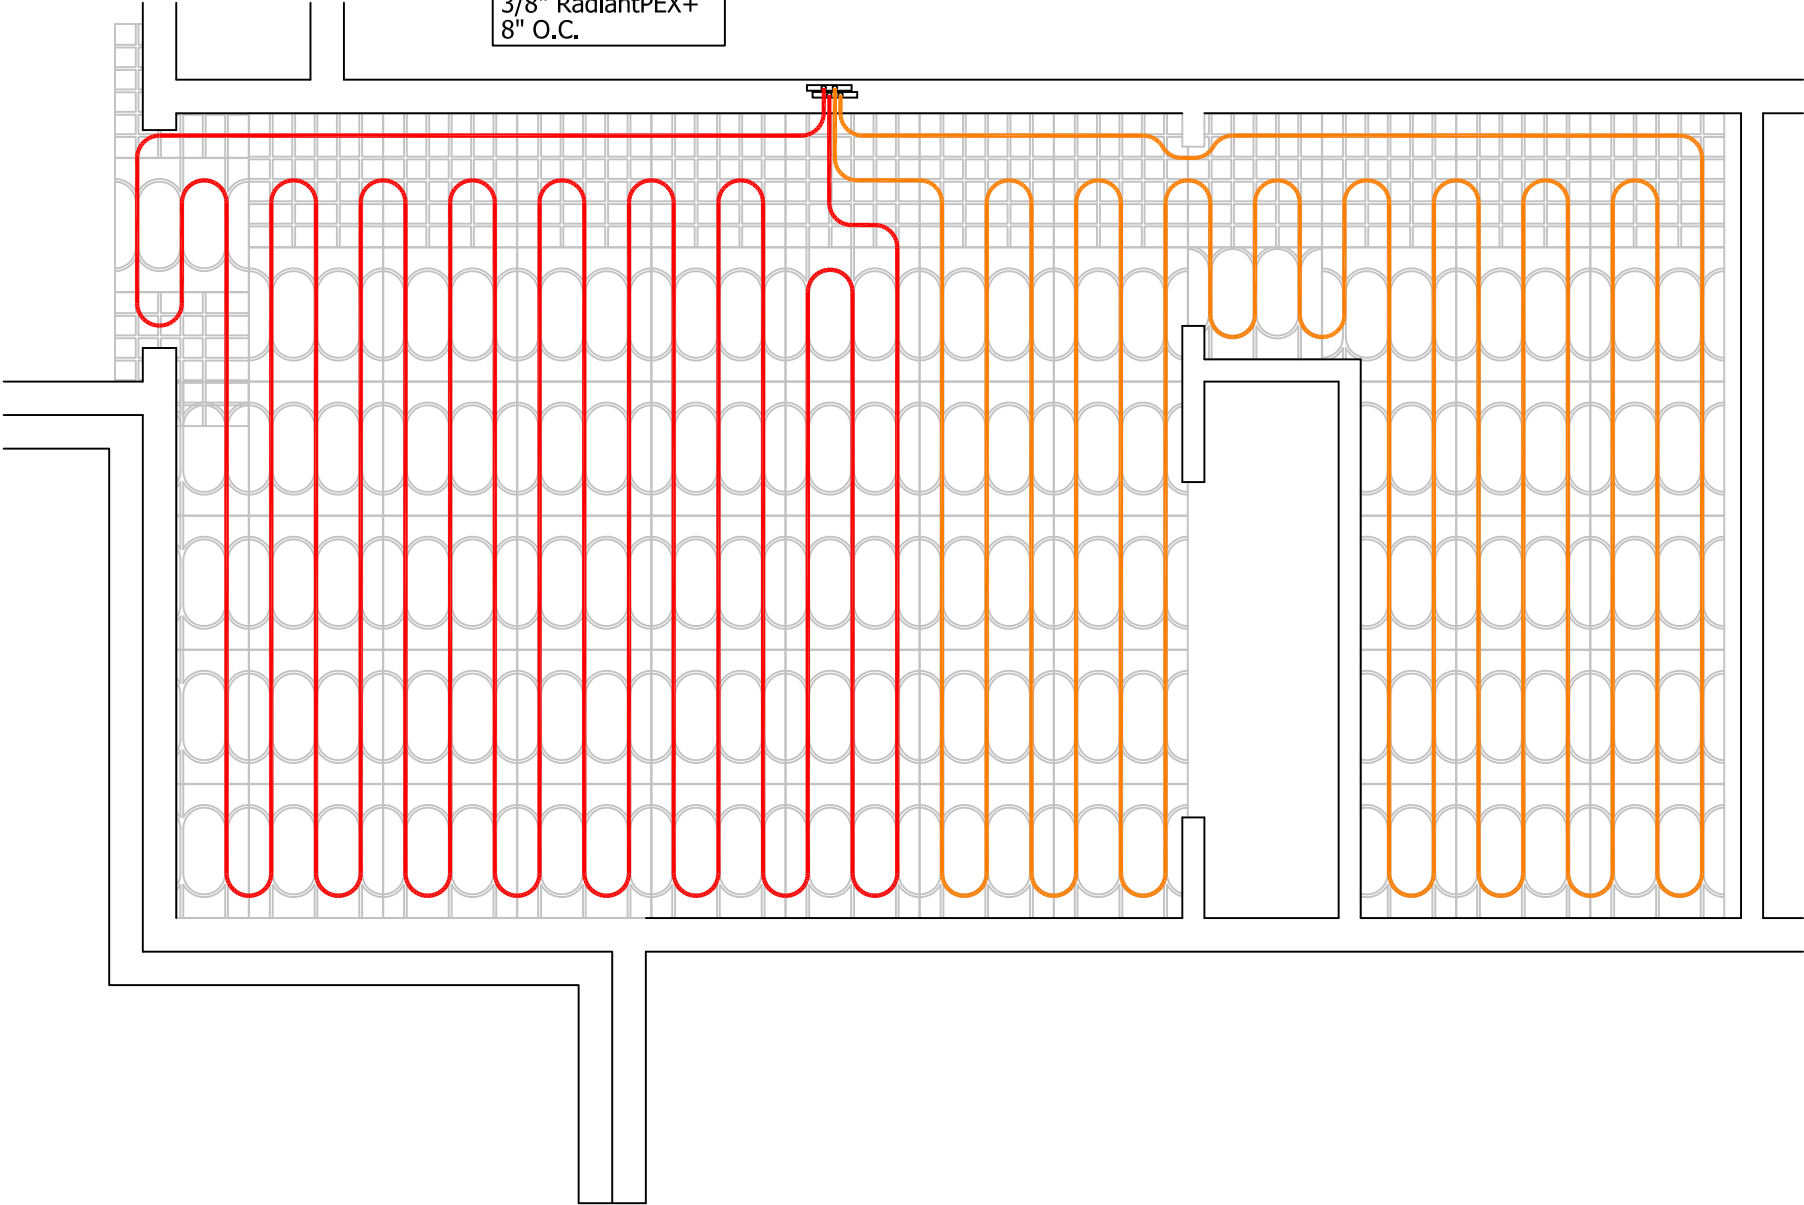

# SmartTrac™

Radiant Panel Solution

SmartTrac Zone  
 6-Circuit Manifold  
 150' Circuit Lengths  
 3/8" RadiantPEX+  
 8" O.C.

= SmartTrac Standard Panel  
 (81016822)

= SmartTrac Utility Panel  
 (81016823)

# SmartTrac™

Radiant Panel Solution

SmartTrac Zone  
2-Circuit Manifold  
200' Circuit Lengths  
3/8" RadiantPEX+  
8" O.C.

= SmartTrac Standard Panel  
(81016822)

= SmartTrac Utility Panel  
(81016823)

- = 3/8" RadiantPEX+
- = 3/8" RadiantPEX+
- = 3/8" RadiantPEX+
- = 3/8" RadiantPEX+

# SmartTrac™

Radiant Panel Solution

SmartTrac Zone  
 3-Circuit Manifold  
 175' Circuit Lengths  
 3/8" RadiantPEX+  
 8" O.C.

= SmartTrac Standard Panel  
 (81016822)

= SmartTrac Utility Panel  
 (81016823)

# SmartTrac™

Radiant Panel Solution

SmartTrac Zone  
 2-Circuit Manifold  
 200' Circuit Lengths  
 3/8" RadiantPEX+  
 8" O.C.

= SmartTrac Standard Panel  
 (81016822)

= SmartTrac Utility Panel  
 (81016823)