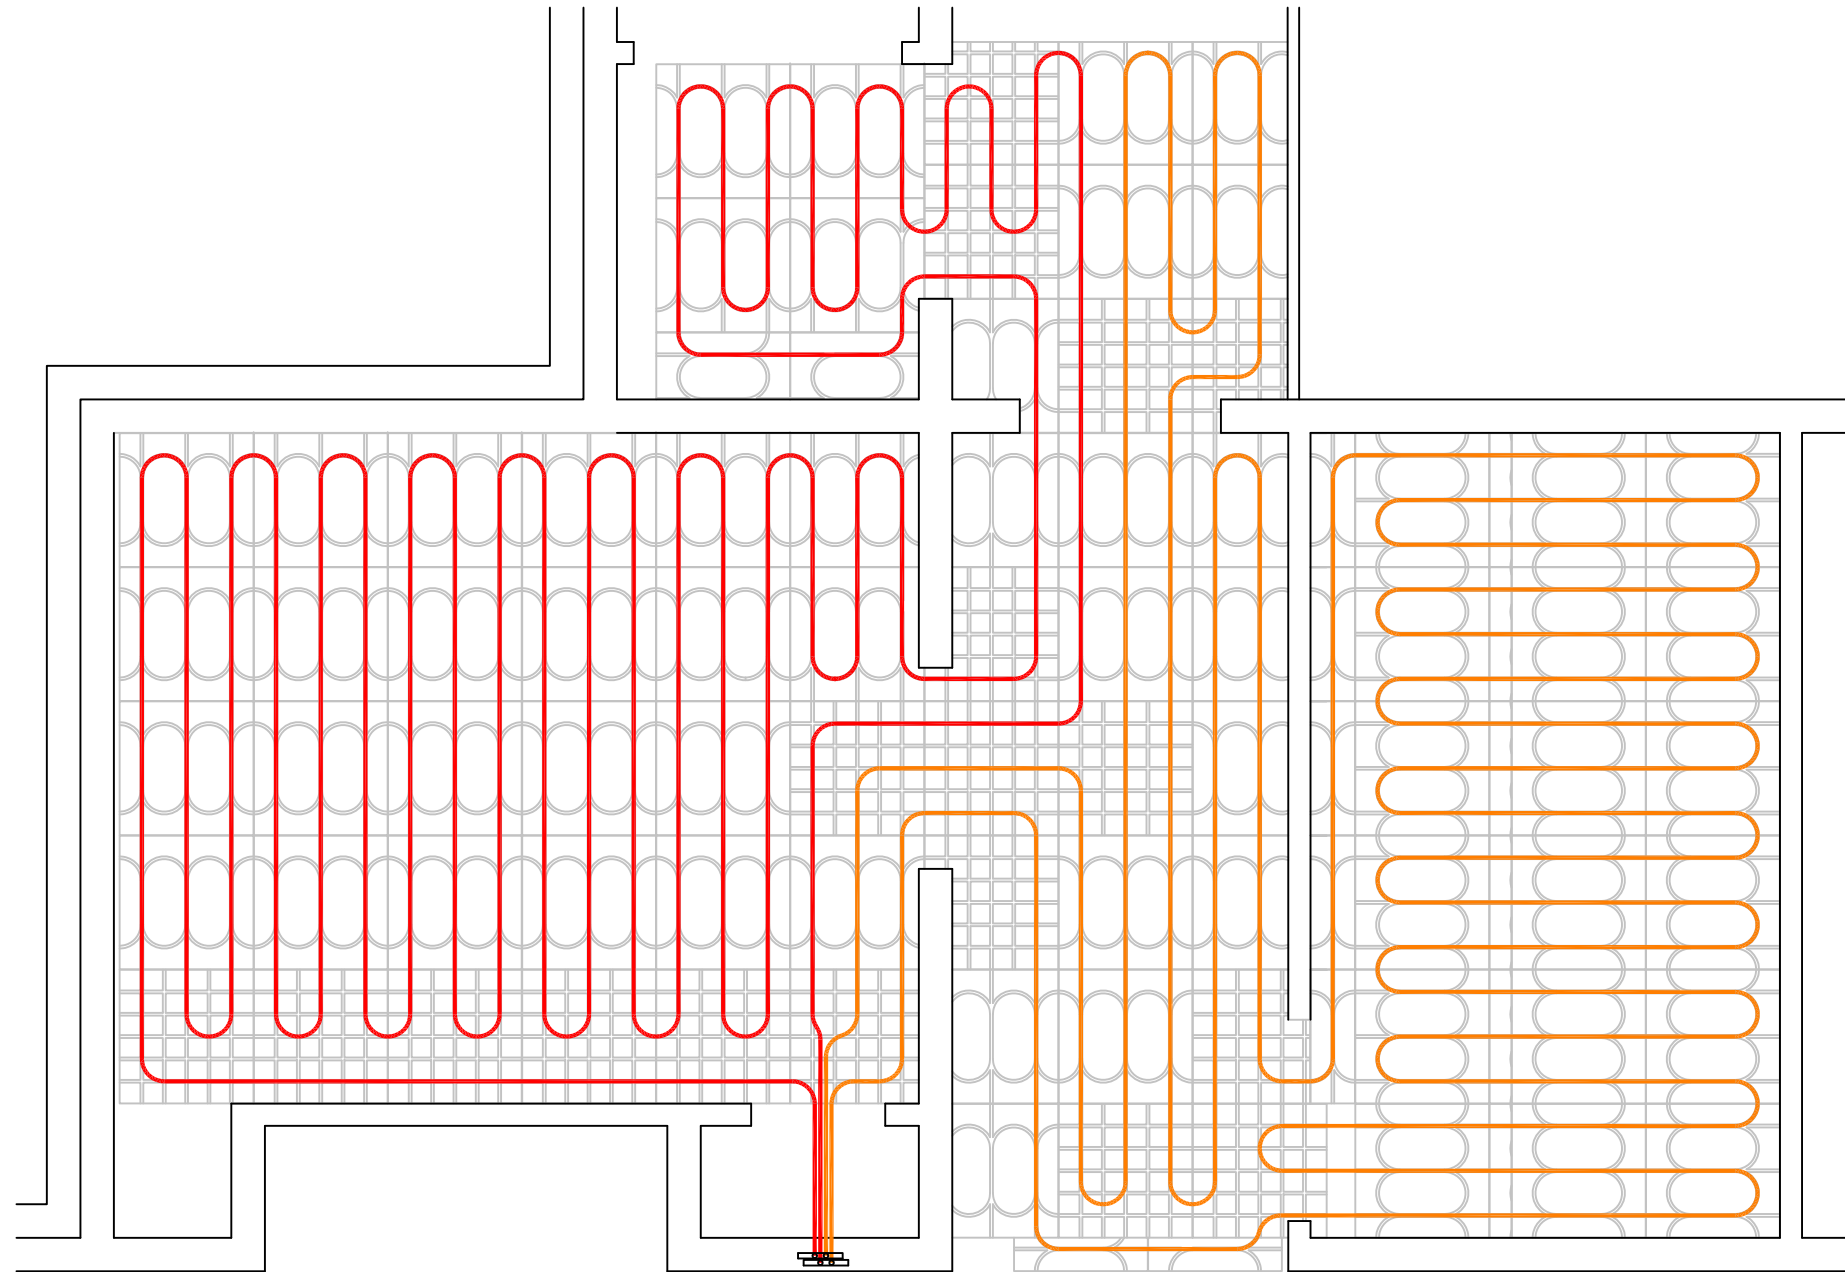

# SmartTrac™

Radiant Panel Solution

SmartTrac Zone  
 3-Circuit Manifold  
 175' Circuit Lengths  
 3/8" RadiantPEX+  
 8" O.C.

= SmartTrac Standard Panel  
 (81016822)

= SmartTrac Utility Panel  
 (81016823)

# SmartTrac™

Radiant Panel Solution

SmartTrac Zone  
 2-Circuit Manifold  
 200' Circuit Lengths  
 3/8" RadiantPEX+  
 8" O.C.

= SmartTrac Standard Panel  
 (81016822)

= SmartTrac Utility Panel  
 (81016823)

- = 3/8" RadiantPEX+
- = 3/8" RadiantPEX+
- = 3/8" RadiantPEX+
- = 3/8" RadiantPEX+

# SmartTrac™

Radiant Panel Solution

SmartTrac Zone  
2-Circuit Manifold  
250' Circuit Lengths  
3/8" RadiantPEX+  
8" O.C.

= SmartTrac Standard Panel  
(81016822)

= SmartTrac Utility Panel  
(81016823)

- = 3/8" RadiantPEX+
- = 3/8" RadiantPEX+
- = 3/8" RadiantPEX+
- = 3/8" RadiantPEX+