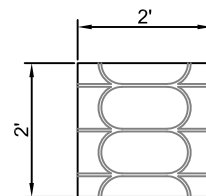

= SmartTrac Standard Panel
(81016822)