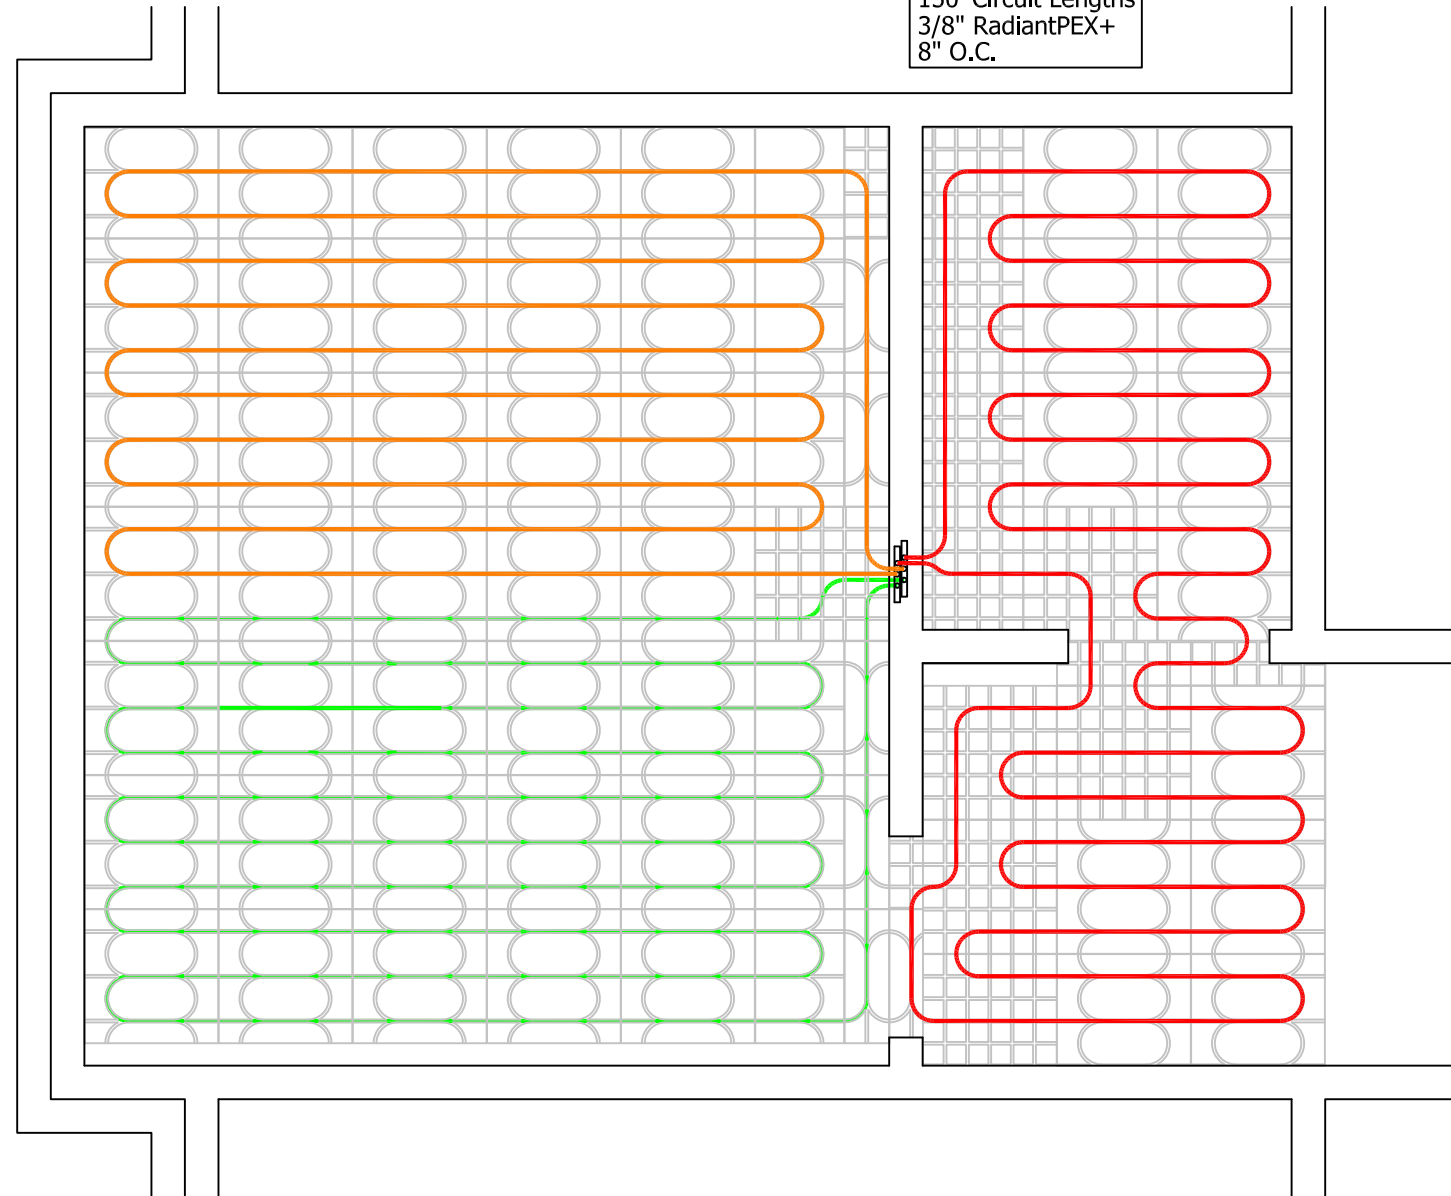

SmartTrac™

Radiant Panel Solution

SmartTrac Zone
3-Circuit Manifold
150' Circuit Lengths
3/8" RadiantPEX+
8" O.C.

- = 3/8" RadiantPEX+
- = 3/8" RadiantPEX+
- = 3/8" RadiantPEX+
- = 3/8" RadiantPEX+