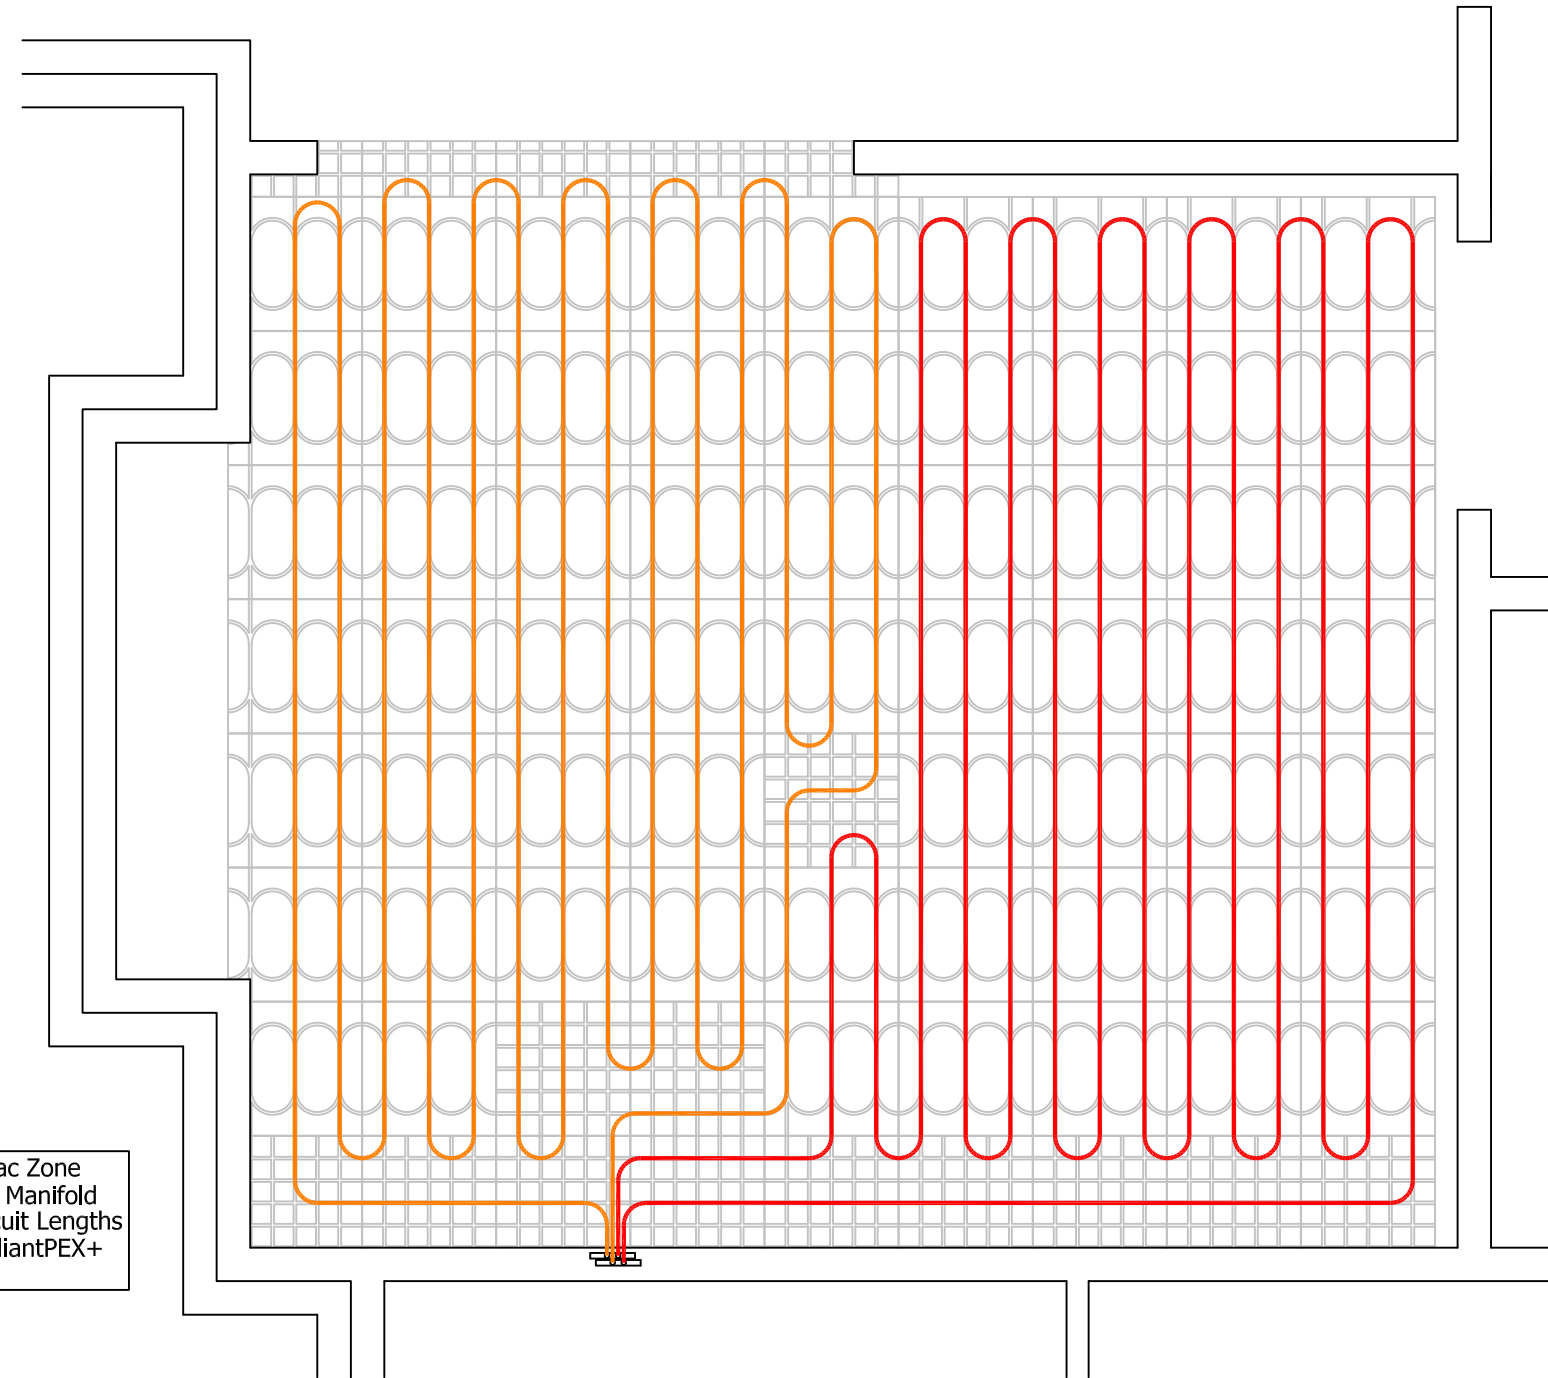

# SmartTrac™

Radiant Panel Solution

SmartTrac Zone  
 6-Circuit Manifold  
 175' Circuit Lengths  
 3/8" RadiantPEX+  
 8" O.C.

= SmartTrac Standard Panel  
 (81016822)

= SmartTrac Utility Panel  
 (81016823)

# SmartTrac™

Radiant Panel Solution

SmartTrac Zone  
 6-Circuit Manifold  
 150' Circuit Lengths  
 3/8" RadiantPEX+  
 8" O.C.

= SmartTrac Standard Panel  
 (81016822)

= SmartTrac Utility Panel  
 (81016823)

# SmartTrac™

Radiant Panel Solution

SmartTrac Zone  
2-Circuit Manifold  
200' Circuit Lengths  
3/8" RadiantPEX+  
8" O.C.

= SmartTrac Standard Panel  
(81016822)

= SmartTrac Utility Panel  
(81016823)

- = 3/8" RadiantPEX+
- = 3/8" RadiantPEX+
- = 3/8" RadiantPEX+
- = 3/8" RadiantPEX+

# SmartTrac™

Radiant Panel Solution

SmartTrac Zone  
 3-Circuit Manifold  
 175' Circuit Lengths  
 3/8" RadiantPEX+  
 8" O.C.

= SmartTrac Standard Panel  
 (81016822)

= SmartTrac Utility Panel  
 (81016823)