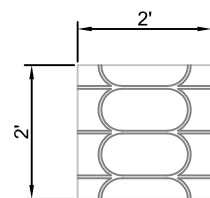

SmartTrac™

Radiant Panel Solution

SmartTrac Zone
4-Circuit Manifold
150' Circuit Lengths
3/8" RadiantPEX+
8" O.C.

= SmartTrac Standard Panel
(81016822)