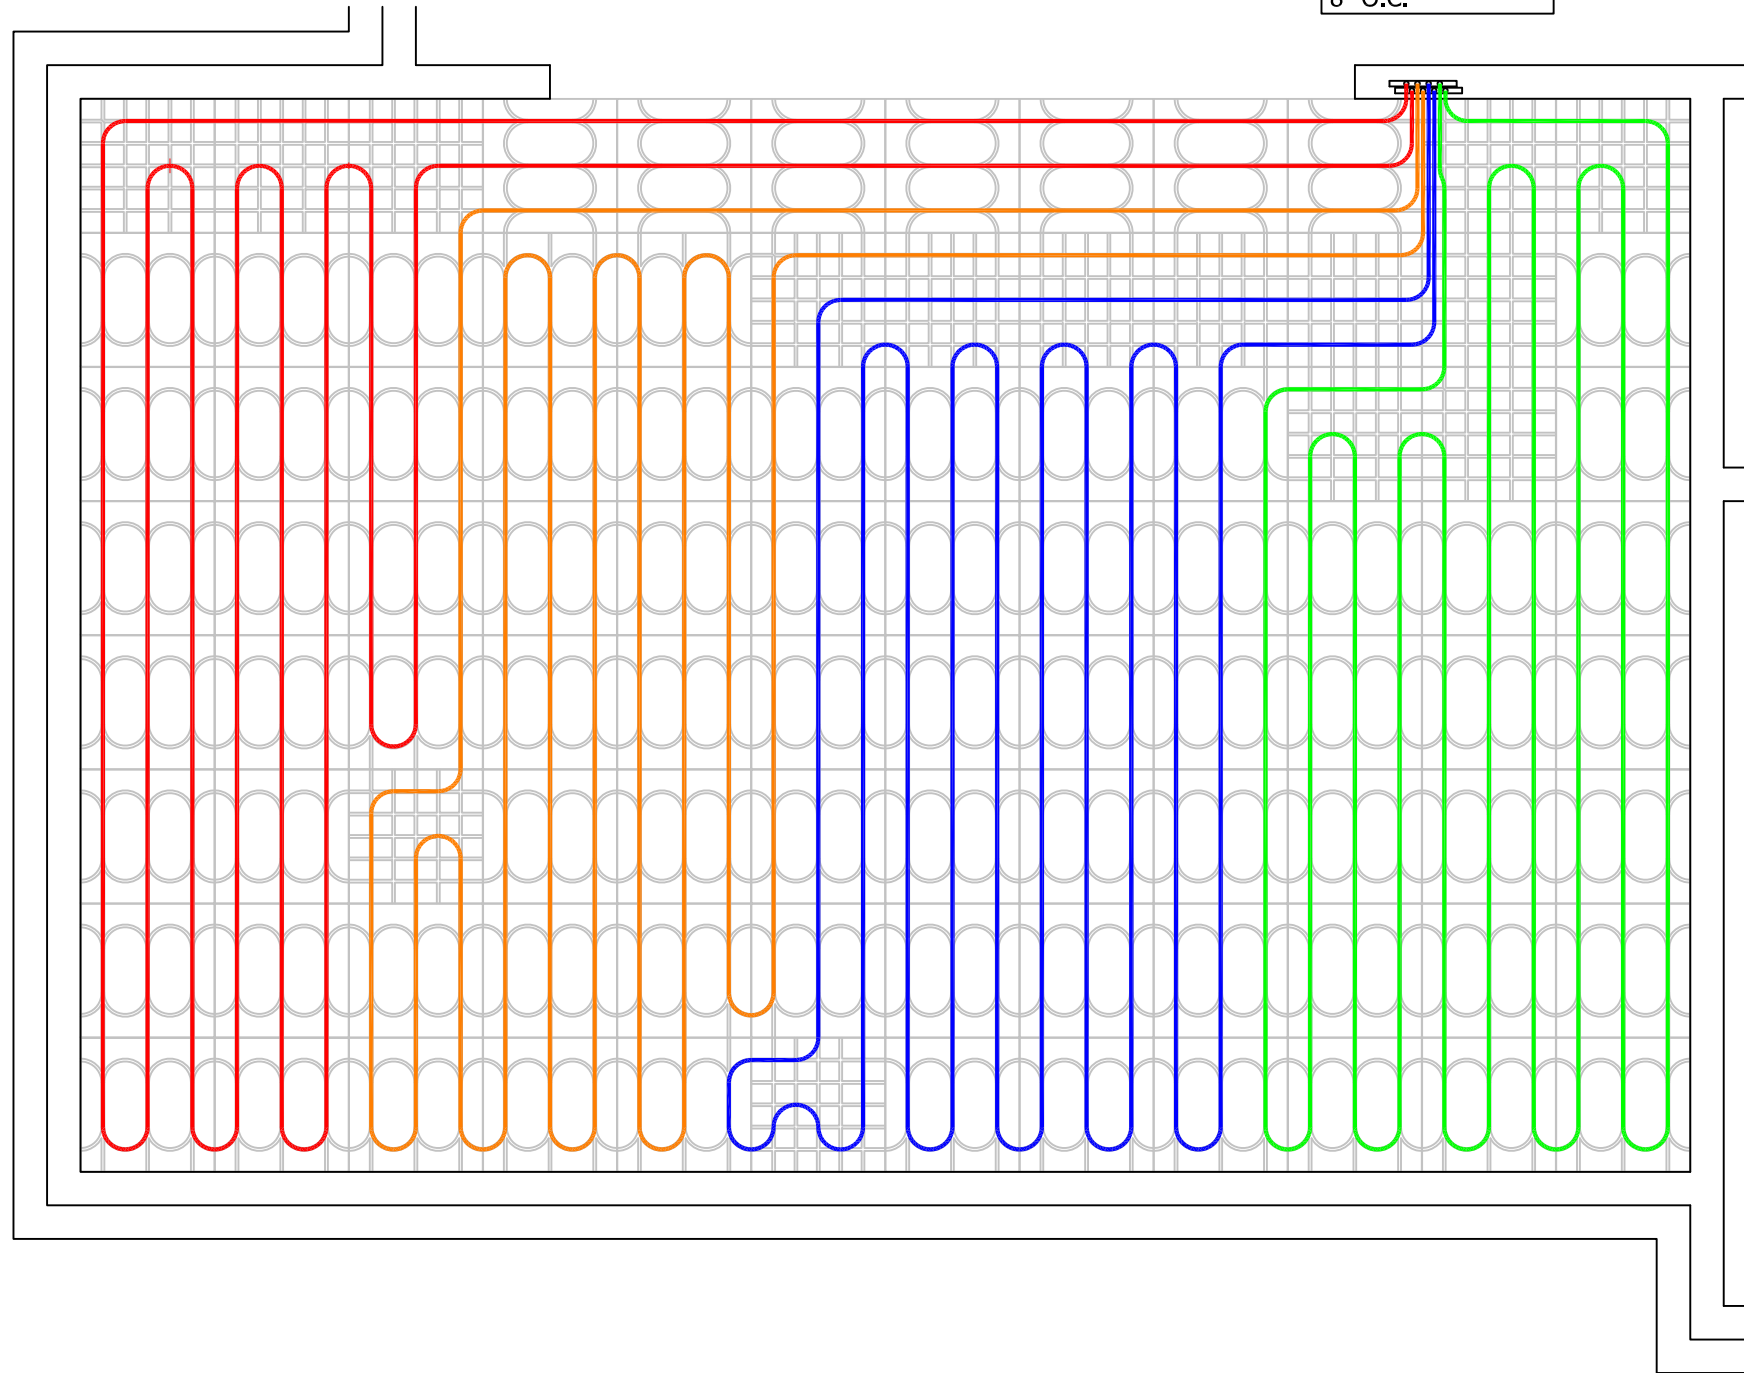

SmartTrac™

Radiant Panel Solution

SmartTrac Zone
4-Circuit Manifold
150' Circuit Lengths
3/8" RadiantPEX+
8" O.C.

- = 3/8" RadiantPEX+
- = 3/8" RadiantPEX+
- = 3/8" RadiantPEX+
- = 3/8" RadiantPEX+