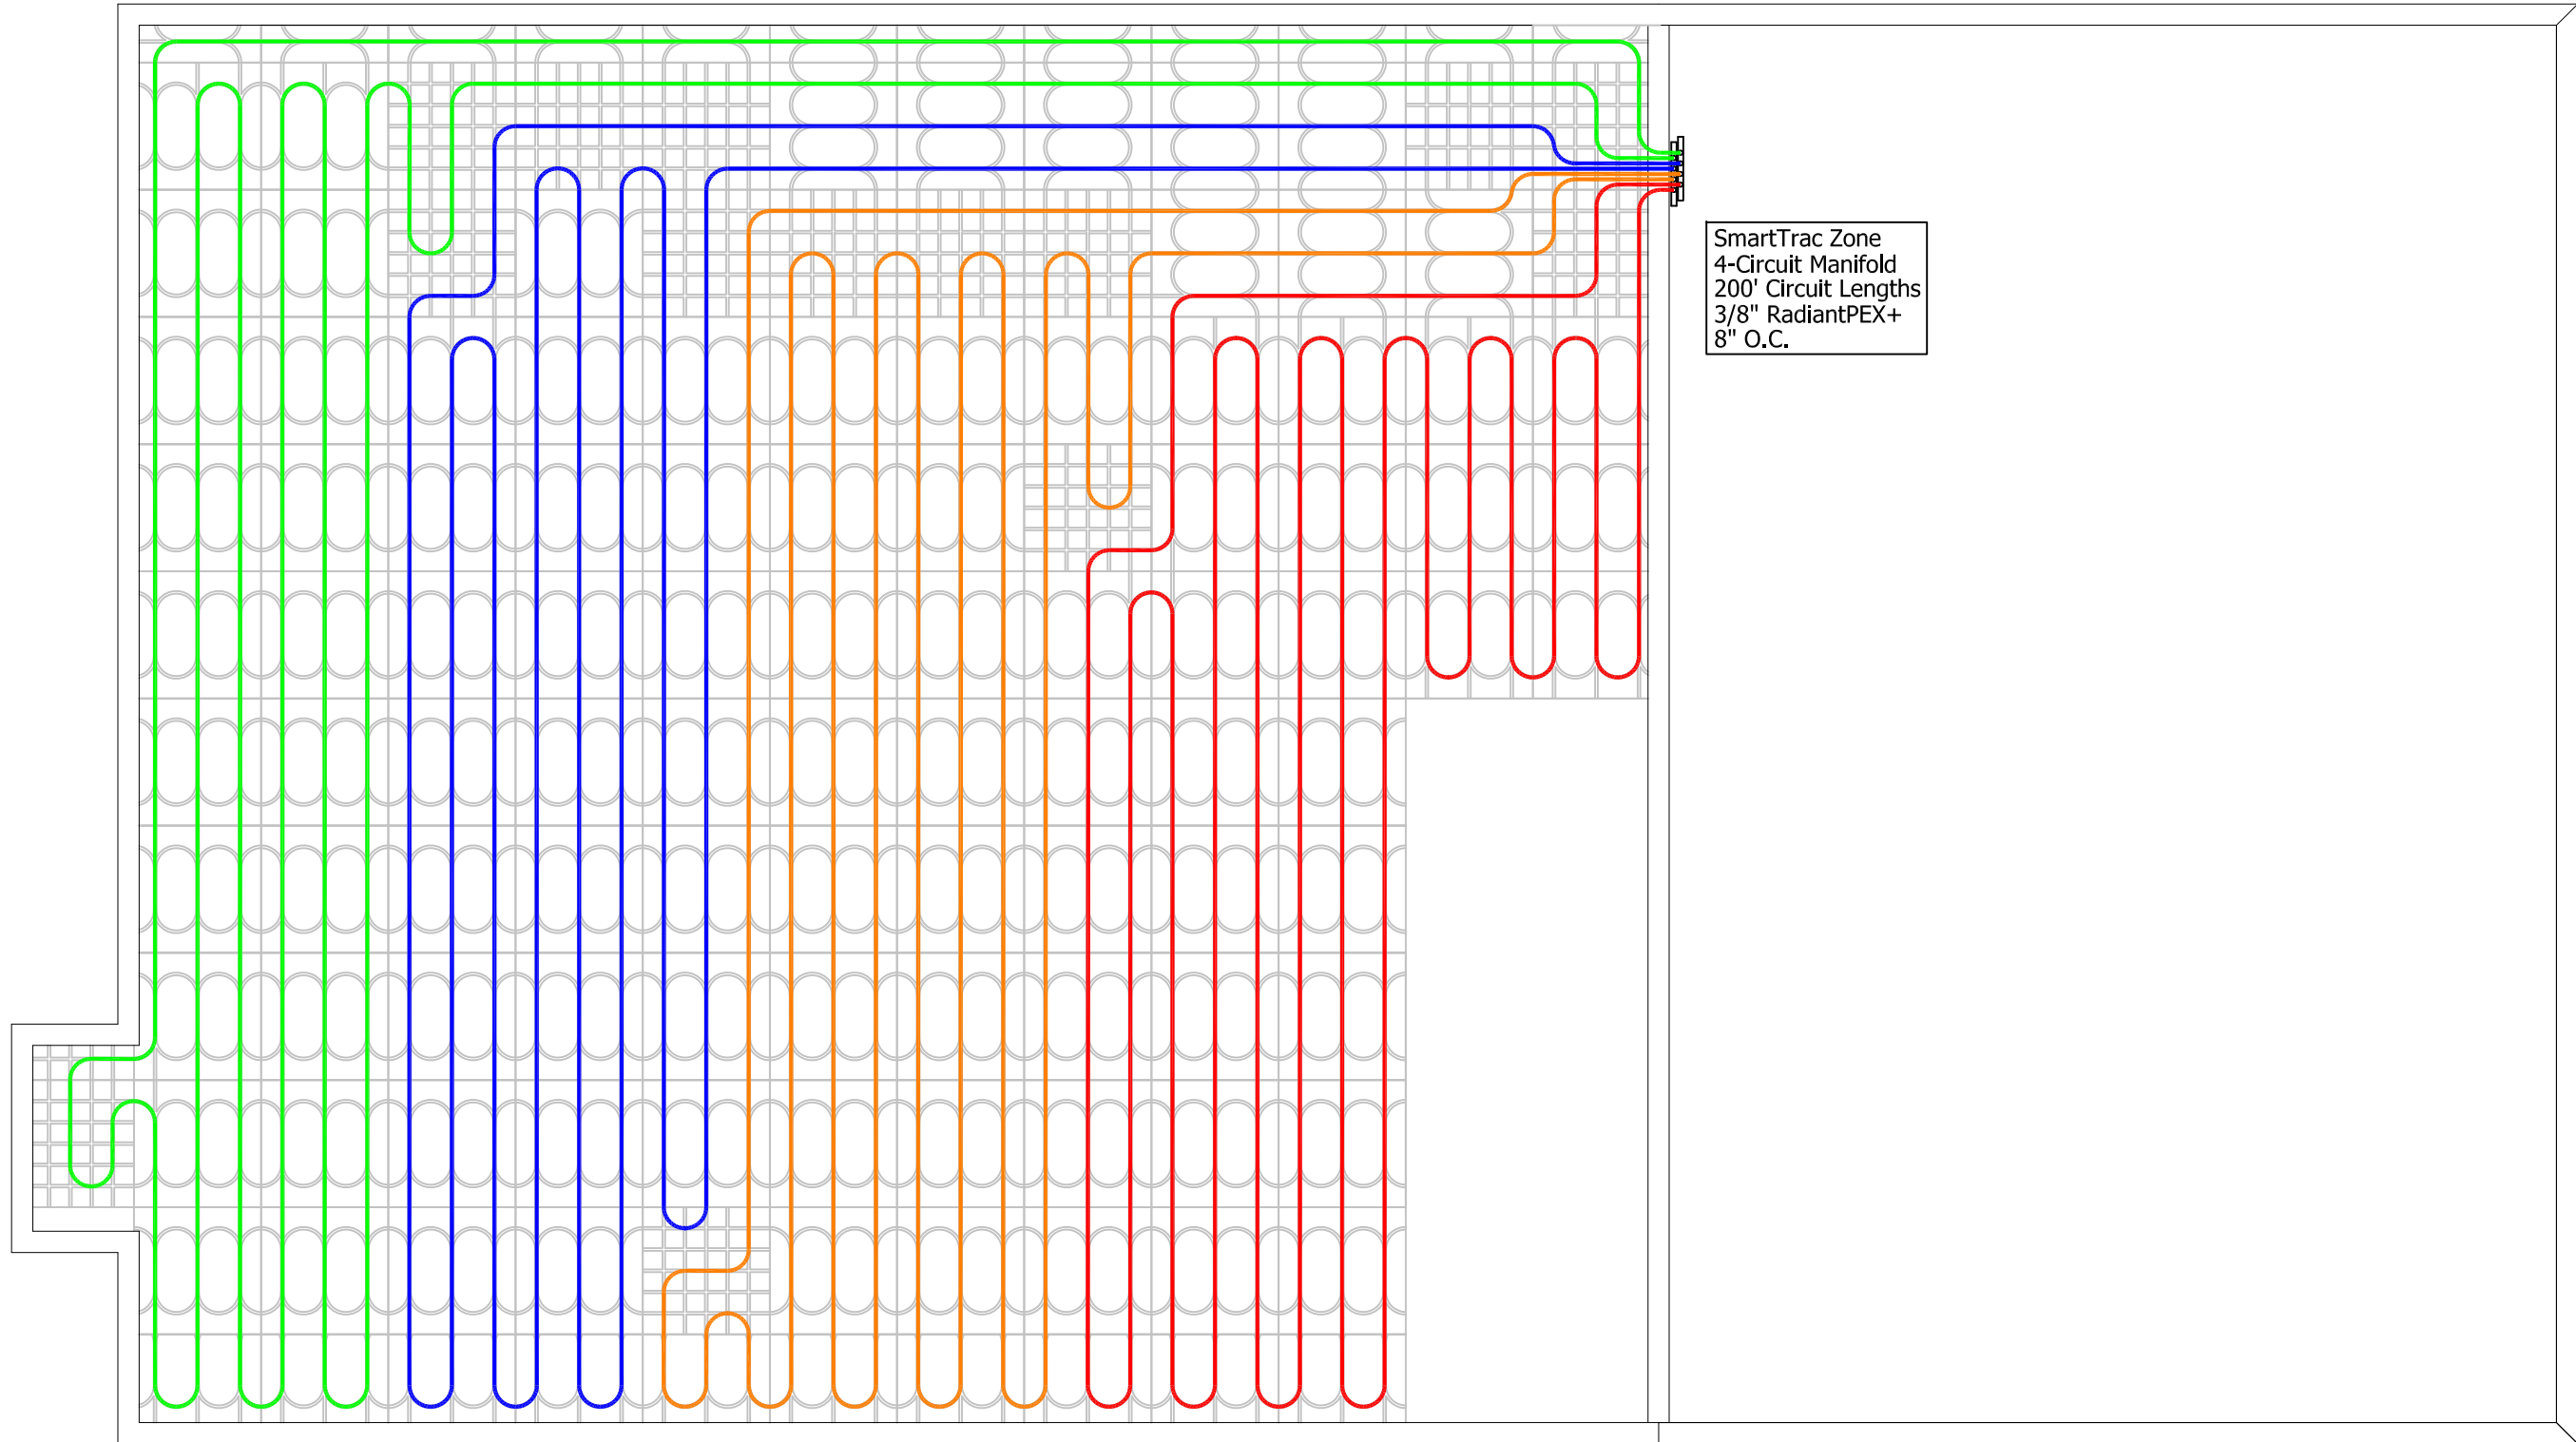

SmartTrac™

Radiant Panel Solution

SmartTrac Zone
4-Circuit Manifold
200' Circuit Lengths
3/8" RadiantPEX+
8" O.C.

- = 3/8" RadiantPEX+
- = 3/8" RadiantPEX+
- = 3/8" RadiantPEX+
- = 3/8" RadiantPEX+