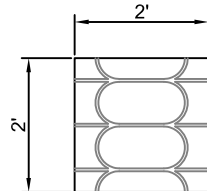

SmartTrac™

Radiant Panel Solution

SmartTrac Zone
6-Circuit Manifold
175' Circuit Lengths
3/8" RadiantPEX+
8" O.C.

= SmartTrac Standard Panel
(81016822)