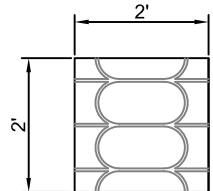

# SmartTrac™

Radiant Panel Solution

SmartTrac Zone  
4-Circuit Manifold  
200' Circuit Lengths  
3/8" RadiantPEX+  
8" O.C.

= SmartTrac Standard Panel  
(81016822)

= SmartTrac Utility Panel  
(81016823)

- = 3/8" RadiantPEX+
- = 3/8" RadiantPEX+
- = 3/8" RadiantPEX+
- = 3/8" RadiantPEX+