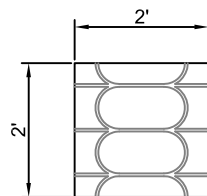

= SmartTrac Standard Panel
(81016822)