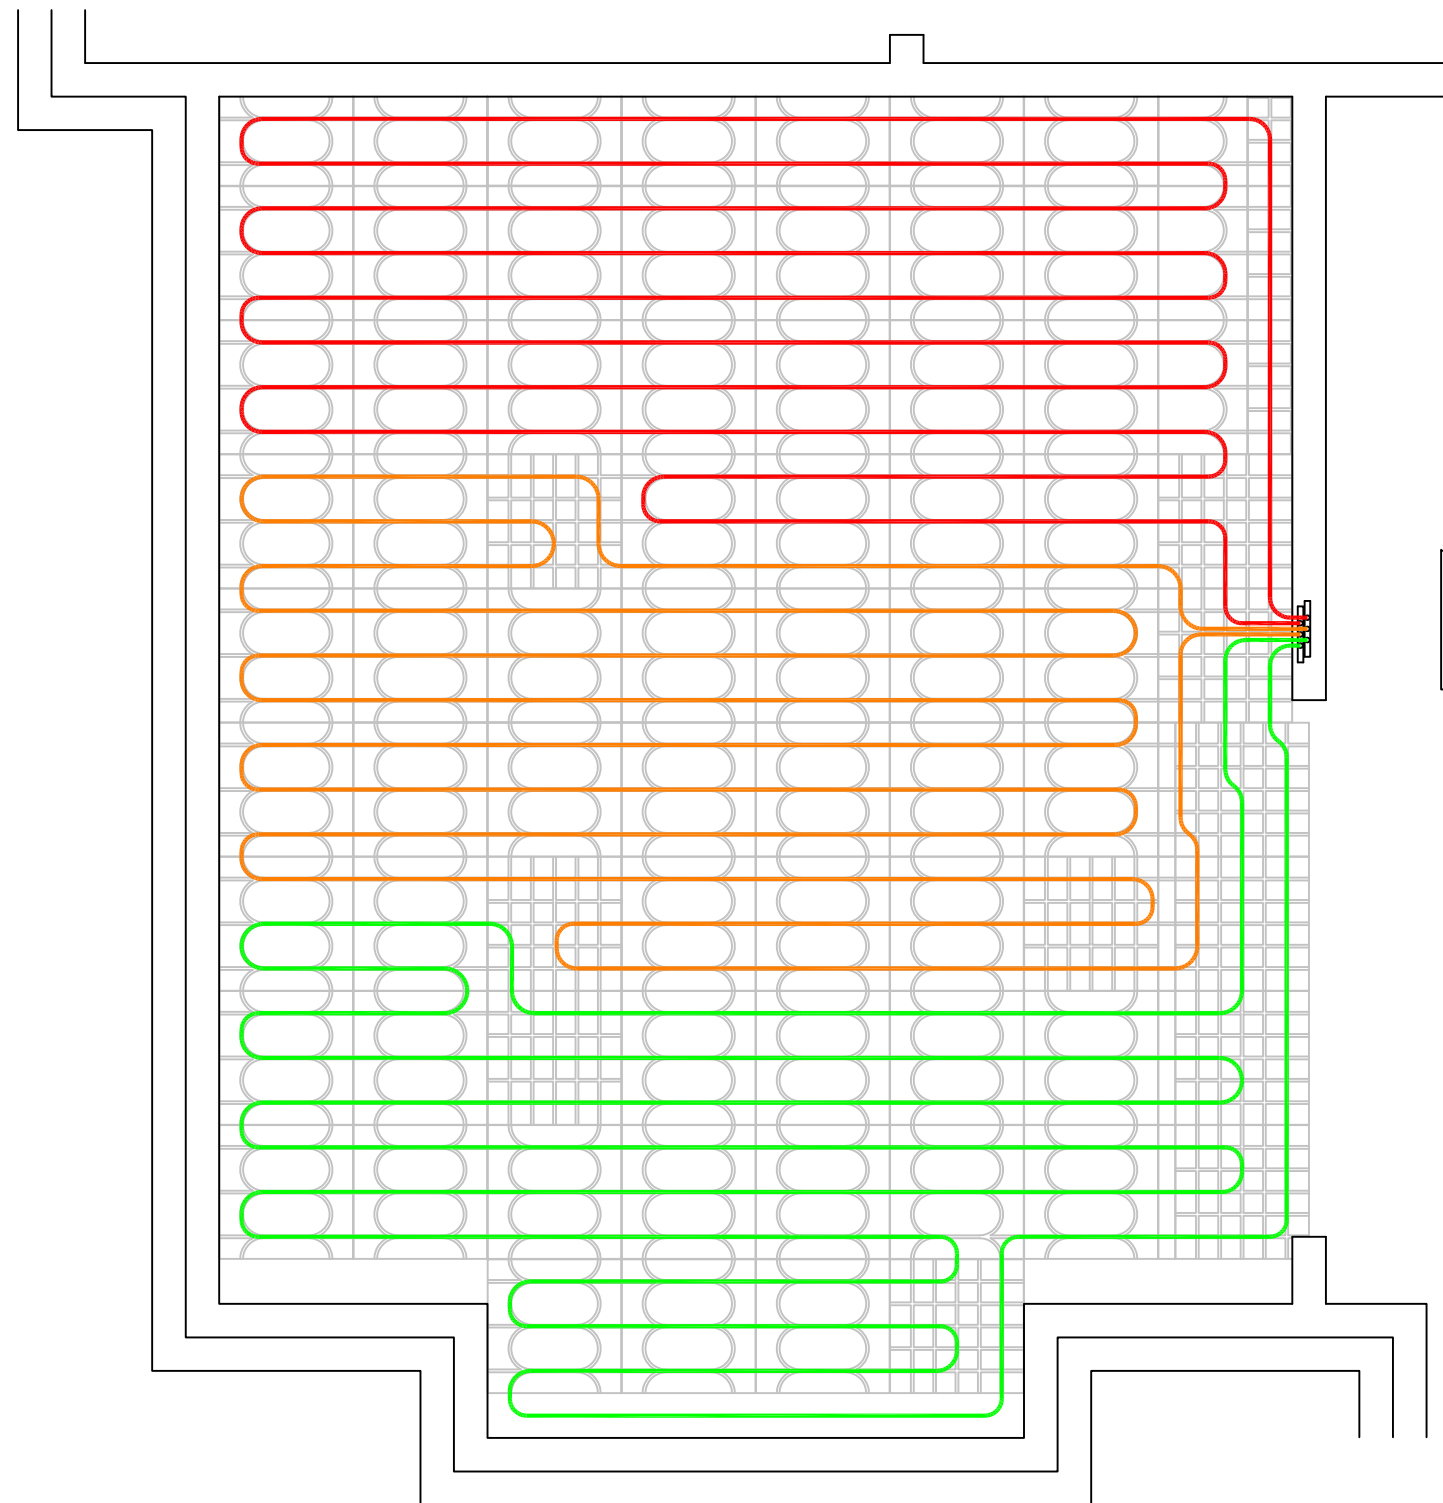

# SmartTrac™

Radiant Panel Solution

SmartTrac Zone  
 4-Circuit Manifold  
 150' Circuit Lengths  
 3/8" RadiantPEX+  
 8" O.C.

= SmartTrac Standard Panel  
 (81016822)

= SmartTrac Utility Panel  
 (81016823)

# SmartTrac™

Radiant Panel Solution

SmartTrac Zone  
 3-Circuit Manifold  
 150' Circuit Lengths  
 3/8" RadiantPEX+  
 8" O.C.

= SmartTrac Standard Panel  
 (81016822)

= SmartTrac Utility Panel  
 (81016823)

# SmartTrac™

Radiant Panel Solution

SmartTrac Zone  
3-Circuit Manifold  
150' Circuit Lengths  
3/8" RadiantPEX+  
8" O.C.

= SmartTrac Standard Panel  
(81016822)

= SmartTrac Utility Panel  
(81016823)

- = 3/8" RadiantPEX+
- = 3/8" RadiantPEX+
- = 3/8" RadiantPEX+
- = 3/8" RadiantPEX+

# SmartTrac™

Radiant Panel Solution

SmartTrac Zone  
 6-Circuit Manifold  
 175' Circuit Lengths  
 3/8" RadiantPEX+  
 8" O.C.

= SmartTrac Standard Panel  
 (81016822)

= SmartTrac Utility Panel  
 (81016823)