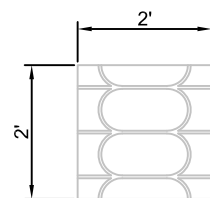

SmartTrac™

Radiant Panel Solution

SmartTrac Zone
3-Circuit Manifold
150' Circuit Lengths
3/8" RadiantPEX+
8" O.C.

= SmartTrac Standard Panel
(81016822)