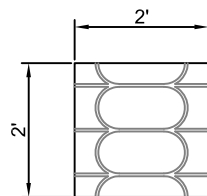

SmartTrac™

Radiant Panel Solution

SmartTrac Zone
6-Circuit Manifold
150' Circuit Lengths
3/8" RadiantPEX+
8" O.C.

= SmartTrac Standard Panel
(81016822)