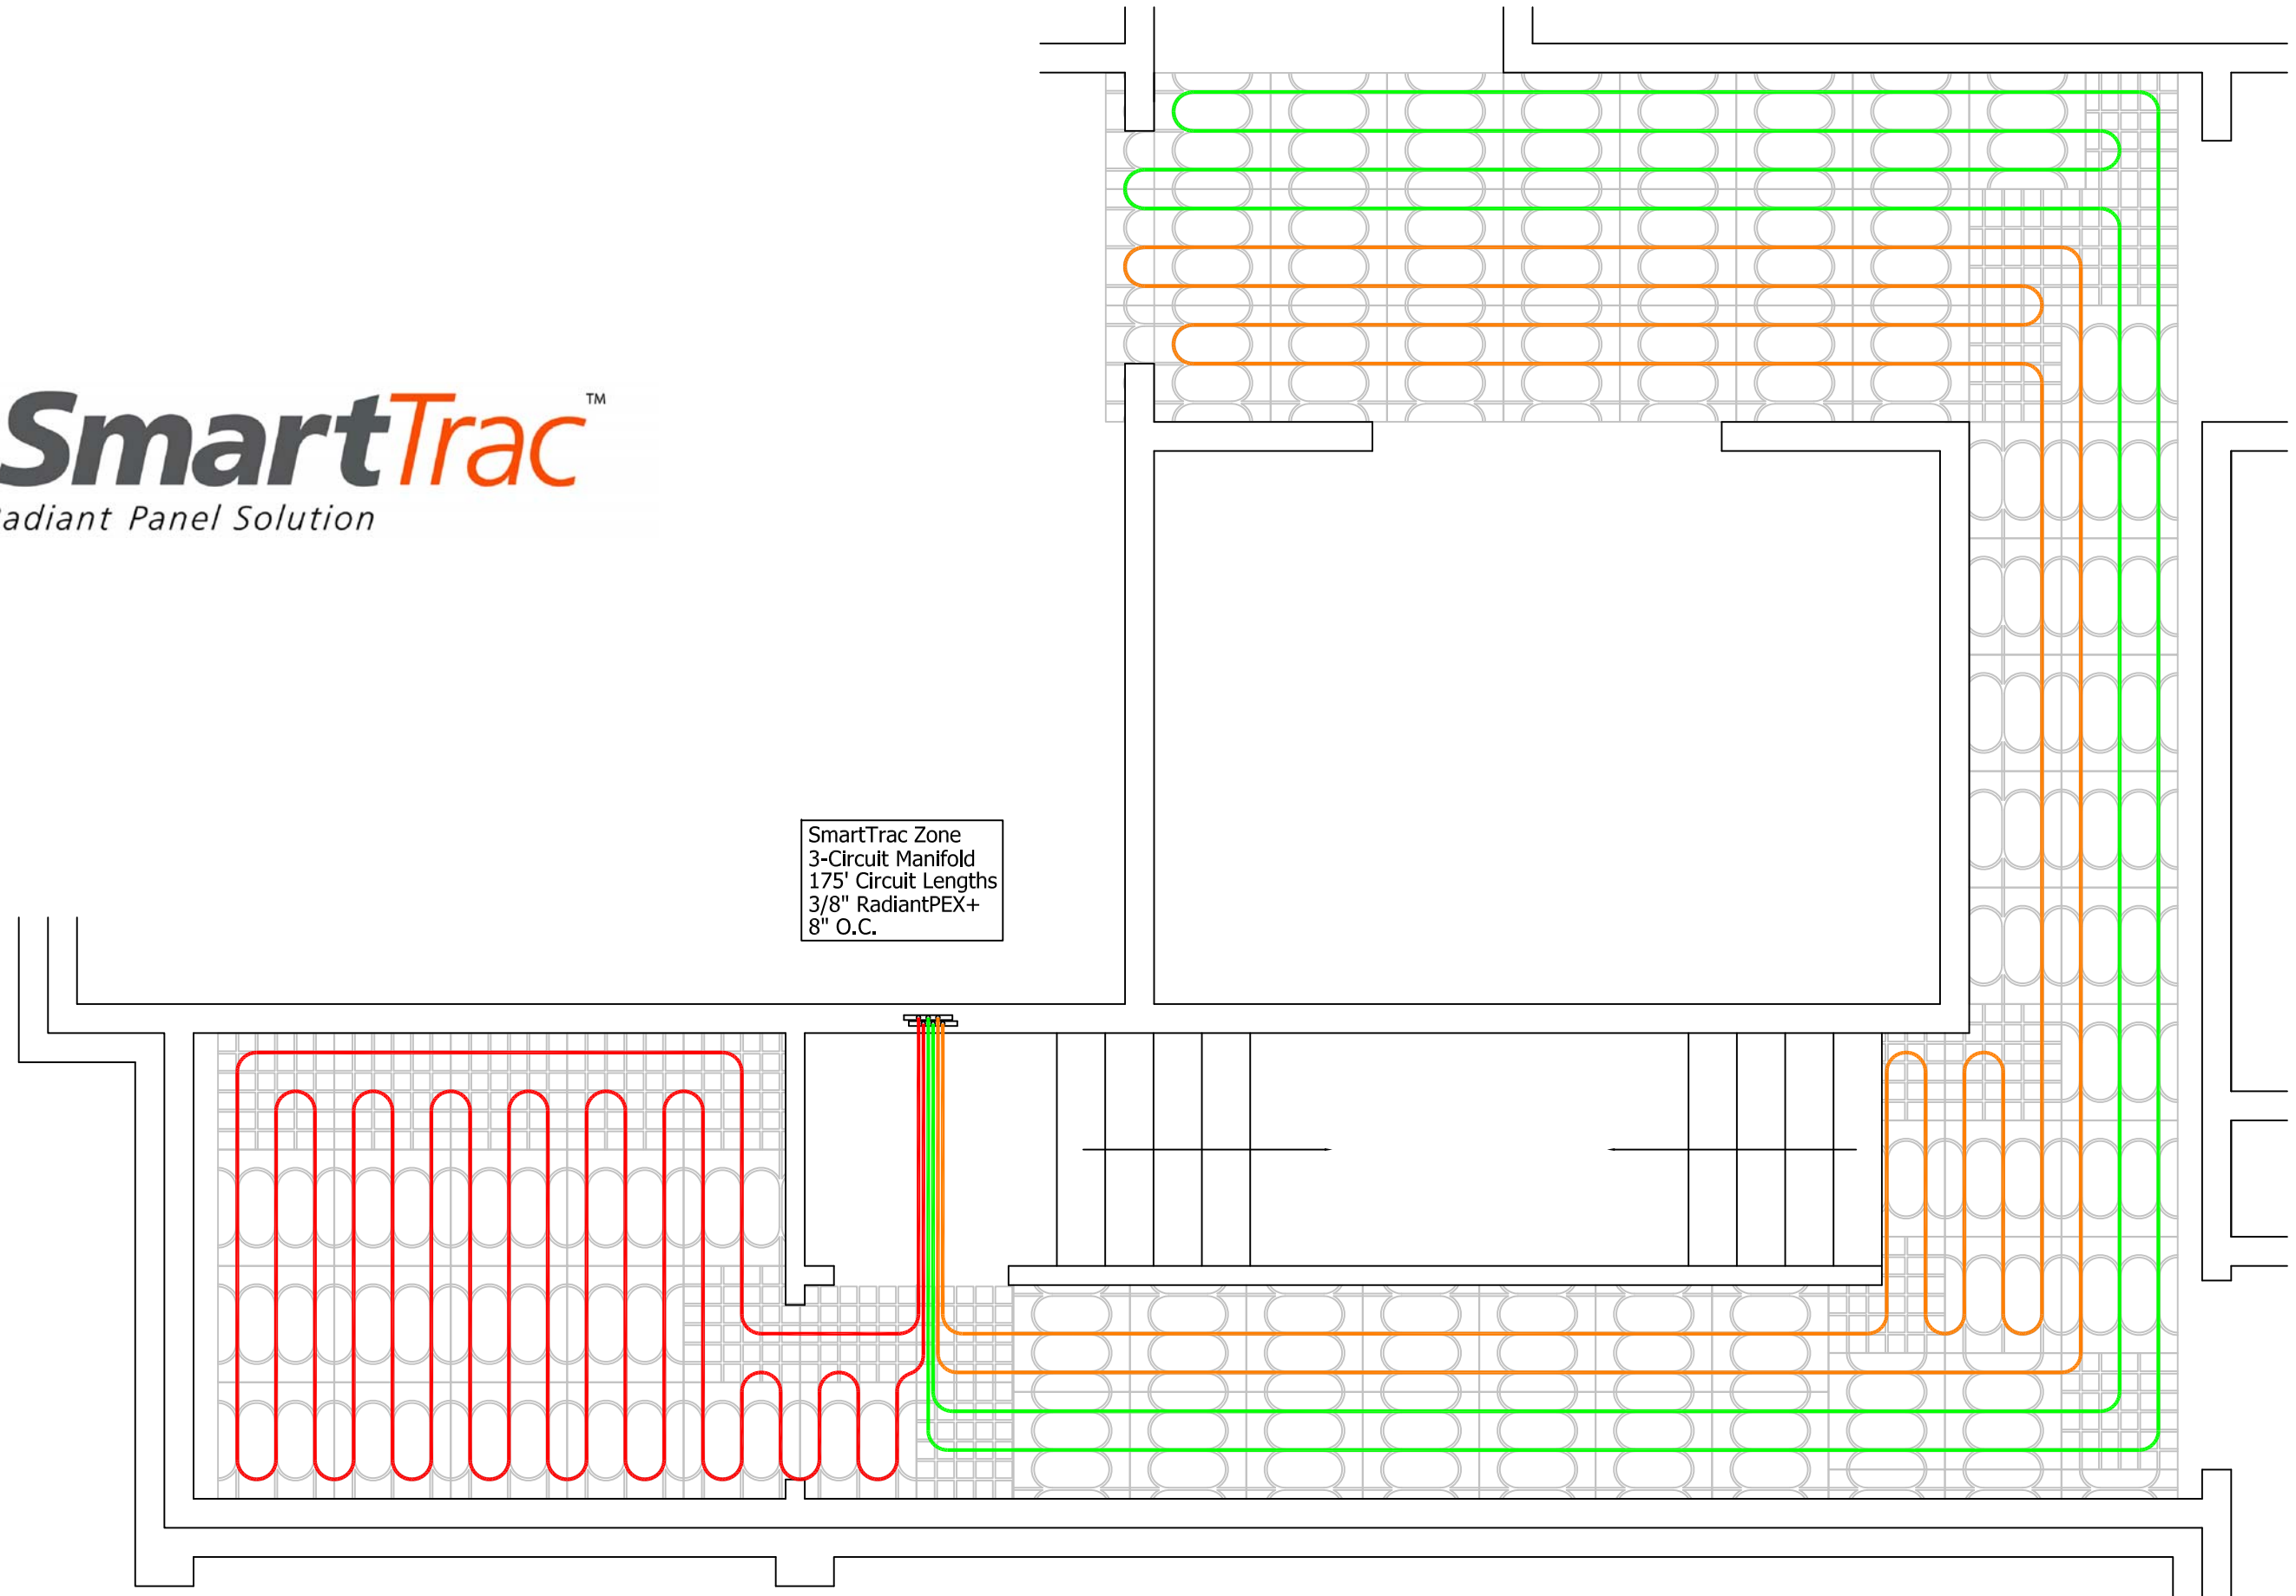

# SmartTrac™

Radiant Panel Solution

SmartTrac Zone  
 6-Circuit Manifold  
 150' Circuit Lengths  
 3/8" RadiantPEX+  
 8" O.C.

= SmartTrac Standard Panel  
 (81016822)

= SmartTrac Utility Panel  
 (81016823)

# SmartTrac™

Radiant Panel Solution

SmartTrac Zone  
2-Circuit Manifold  
200' Circuit Lengths  
3/8" RadiantPEX+  
8" O.C.

= SmartTrac Standard Panel  
(81016822)

= SmartTrac Utility Panel  
(81016823)

- = 3/8" RadiantPEX+
- = 3/8" RadiantPEX+
- = 3/8" RadiantPEX+
- = 3/8" RadiantPEX+

# SmartTrac™

Radiant Panel Solution

SmartTrac Zone  
 3-Circuit Manifold  
 175' Circuit Lengths  
 3/8" RadiantPEX+  
 8" O.C.

= SmartTrac Standard Panel  
 (81016822)

= SmartTrac Utility Panel  
 (81016823)

# SmartTrac™

Radiant Panel Solution

SmartTrac Zone  
 2-Circuit Manifold  
 200' Circuit Lengths  
 3/8" RadiantPEX+  
 8" O.C.

= SmartTrac Standard Panel  
 (81016822)

= SmartTrac Utility Panel  
 (81016823)