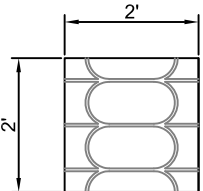

SmartTrac™

Radiant Panel Solution

SmartTrac Zone
2-Circuit Manifold
200' Circuit Lengths
3/8" RadiantPEX+
8" O.C.

= SmartTrac Standard Panel
(81016822)