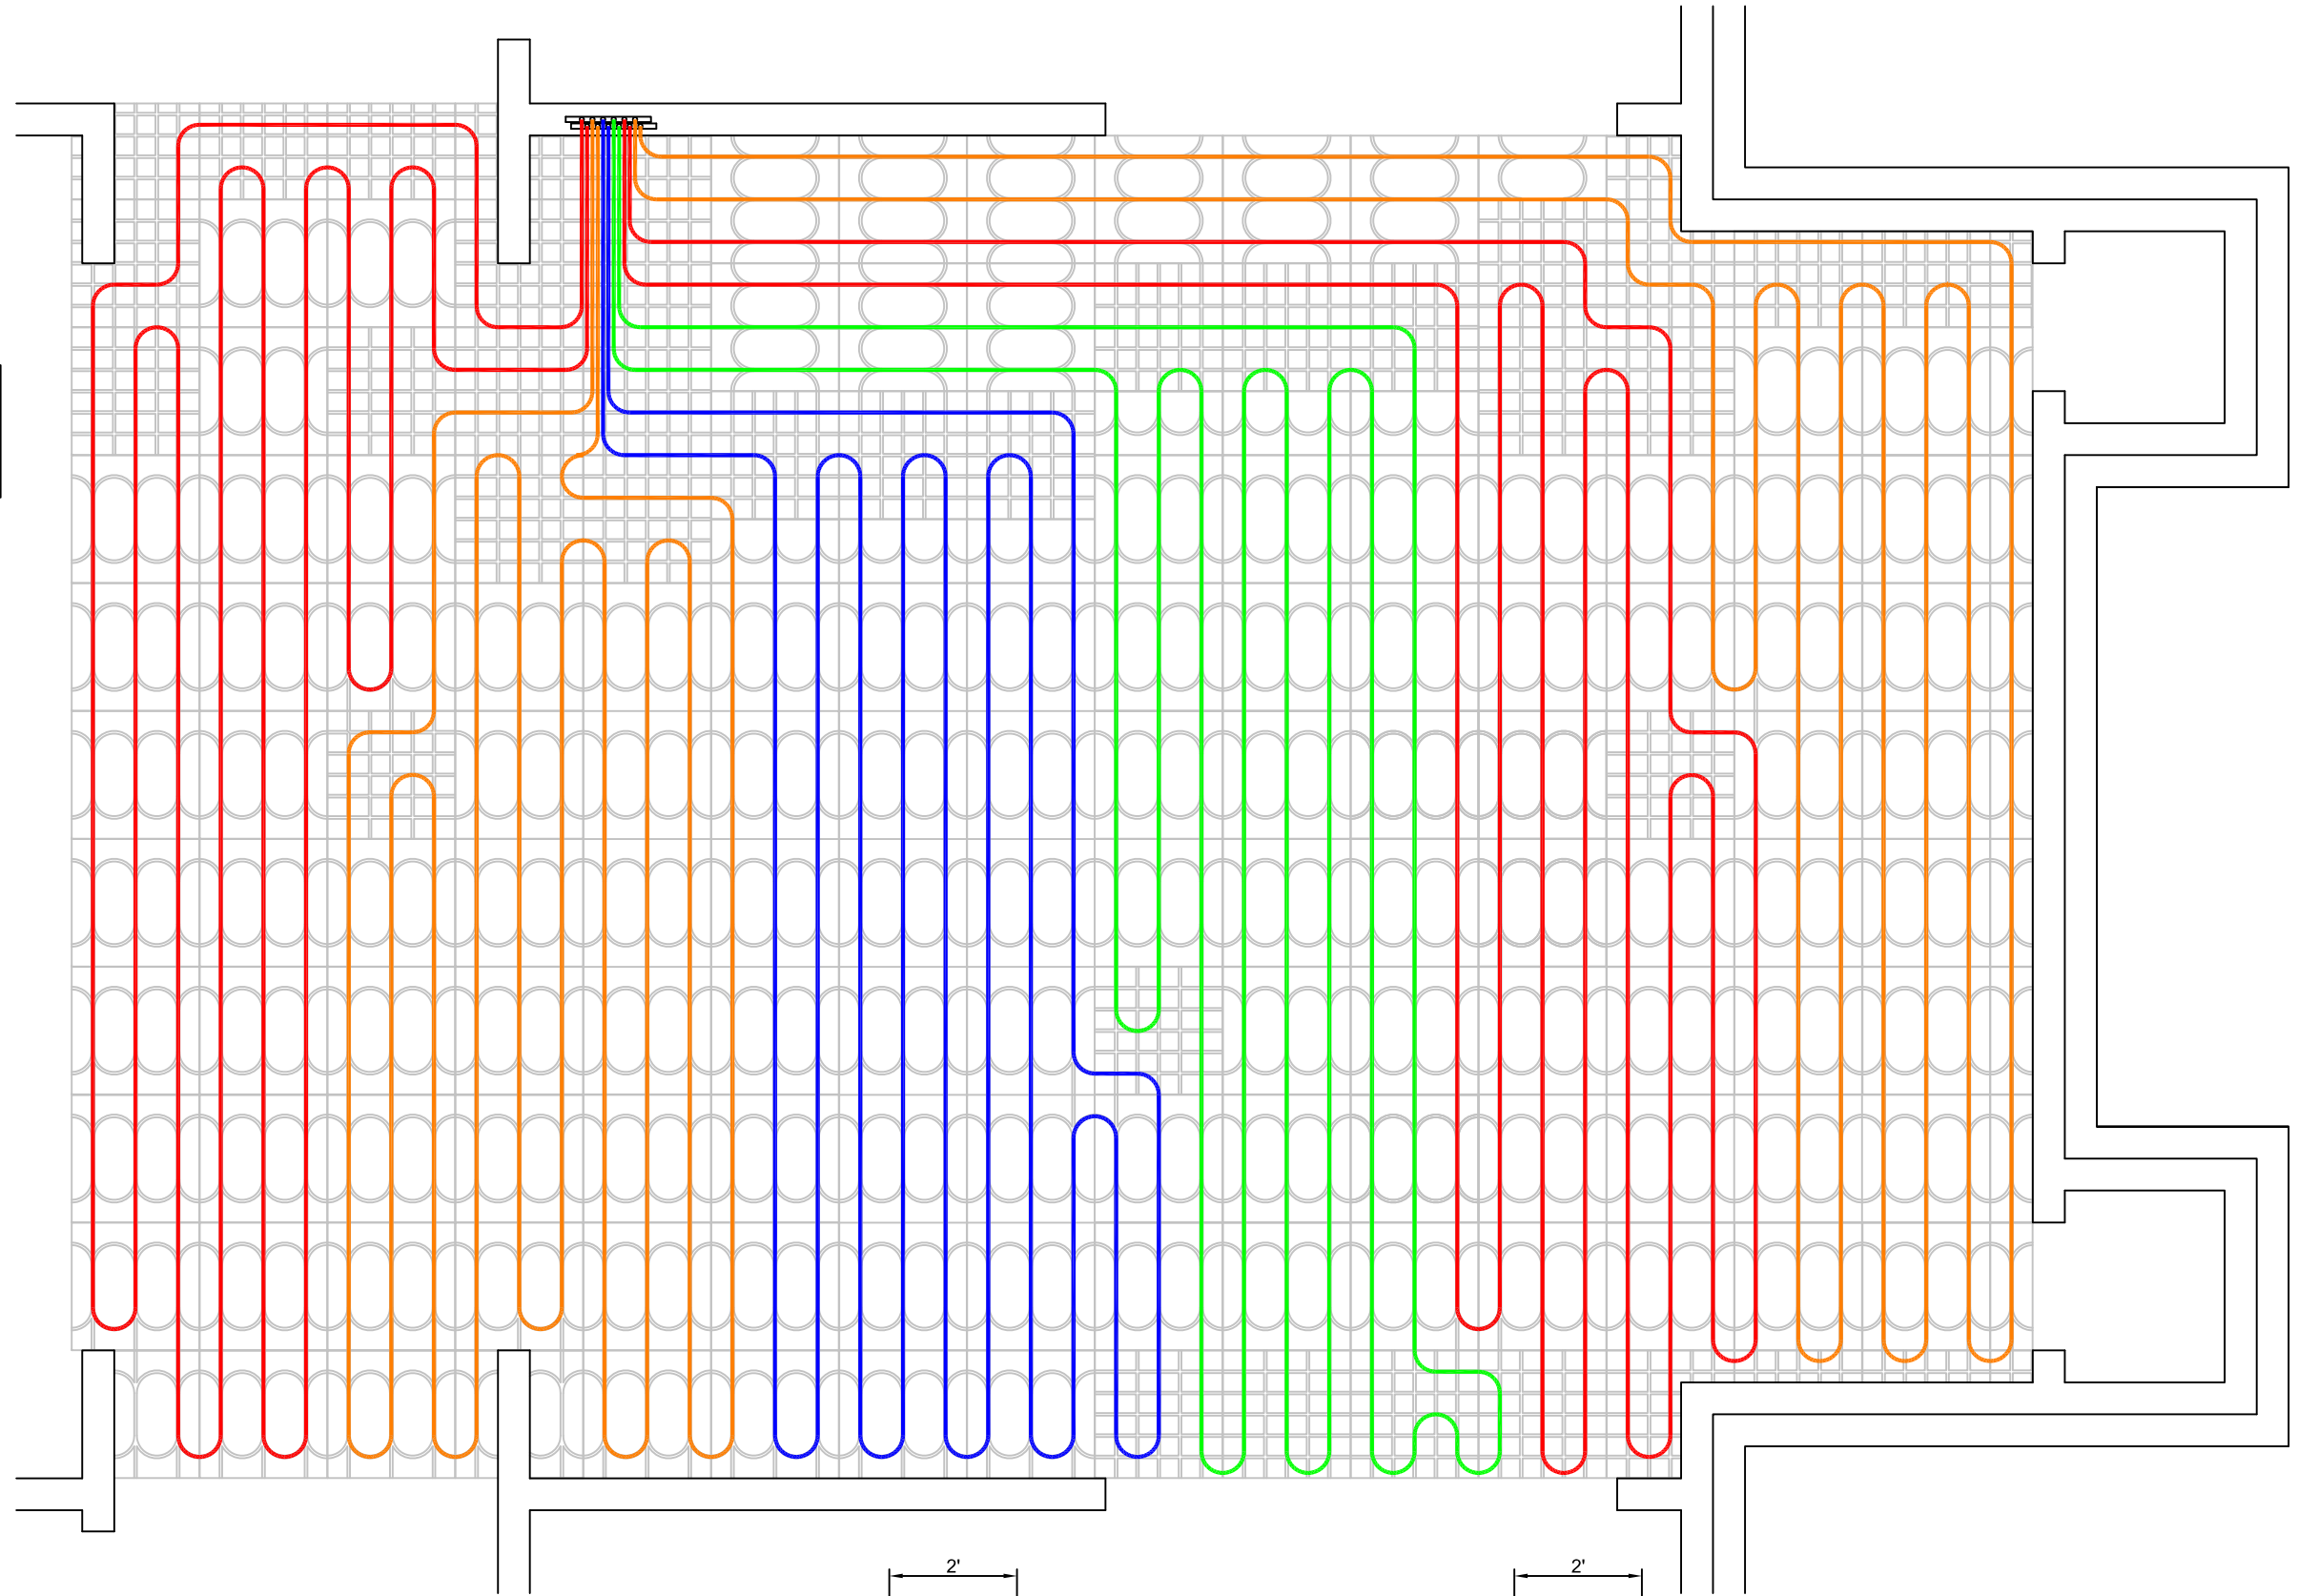

SmartTrac™

Radiant Panel Solution

SmartTrac Zone
6-Circuit Manifold
175' Circuit Lengths
3/8" RadiantPEX+
8" O.C.

= SmartTrac Standard Panel
(81016822)

= SmartTrac Utility Panel
(81016823)

- = 3/8" RadiantPEX+
- = 3/8" RadiantPEX+
- = 3/8" RadiantPEX+
- = 3/8" RadiantPEX+