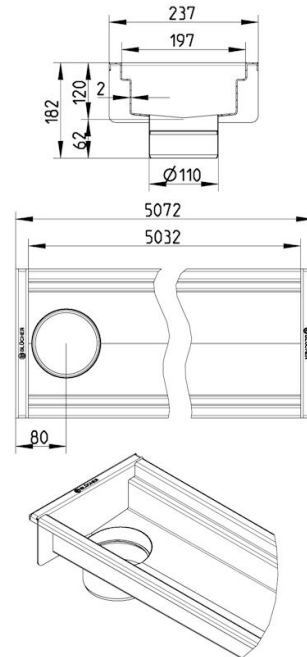

Specification Sheet

670DH050-00BA CHANNEL 200x5000 END OUTLET

- -Floor: concrete, tiled and resin
- -No membrane
- -Outlet: Ø110mm, vertical
- -Stainless steel: AISI304/EN1.4301

Product Codes

EAN: 5705499129625

VVS Number:

RSK Number:

NRF Number:

LVI Number:

Specification

Floor: Concrete / Tiled / Resin

Material: AISI 304

Material (EN): EN 1.4301

Membrane Type: No Membrane

Outlet Box: No

Outlet dia. (mm): 110

Outlet Direction: Vertical

Outlet Placement: End

Shape: Rectangular

Size (mm): 200x5000

Type: Channels

Weight (kg): 35,20

Approvals

PL - Hygienic Certificate - All products

BLÜCHER®

A WATTS Brand